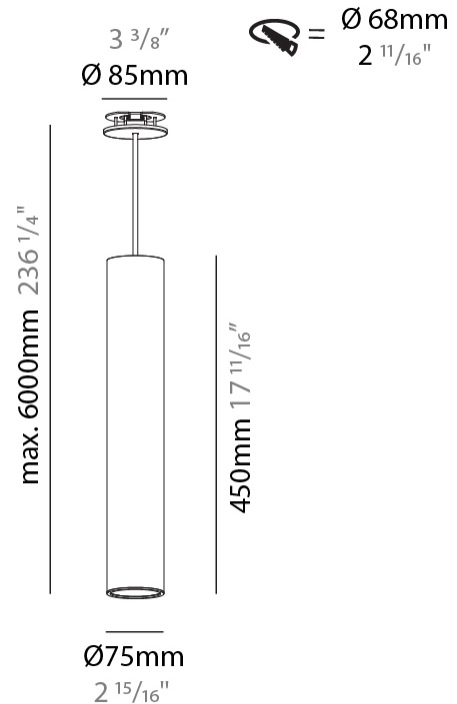

GENERAL

Series: Hangover
Subseries: Hangover Monopoint Recessed Canopy
Brand: Prolicht
Division: Architectural
Mounting Type: Suspension
Mounting Location: Ceiling
Subcategory: Pendant

PHYSICAL

Shape: Cylinder
Diameter (mm): 75
Diameter (in): 2 ¹⁵ / ₁₆
Height (mm): 450
Height (in): 17 ¹¹ / ₁₆
Max. Overall Height (mm): 2450
Max. Overall Height (in): 96 ⁷ / ₁₆
Light Distribution: Downlight
Diffuser: Shine Ring 0-6
Fixture Finish: SSR / BKV / CWI / CRY / HAB / UFT / ITA / RUA / FTG / MYG / LOD / PUS / FRO / FUP / KIA / POP / BLS / SPG / MEY / GOH / GUM / CHC / COM / ABZ / JAG / OBR / MOS / ROR
Fixture Material: Aluminum
Cable Details: 2000mm / 6000mm Cable in White / Black / Orange / Red
Cut-out Measurements: 68mm / 2 11/16"

LED

Number of LEDs: 1
Color Temperature (°K): 2700 / 3000 / 4000
Max. Delivered Lumen (lm): 1512 / 1568 / 1680
Nominal Lumen (lm): 1782 / 1848 / 1981
CRI: >90 CRI
Lamp Life (hrs): 50000
Upon Request: ***3500K available in minimum quantities (larger quantities upon request)

OPTICAL

Reflector: 18 / 36 / 52

RATINGS AND CERTIFICATIONS

Certified By: Certified for North American Standards
IP rating: IP20

HANGOVER MONOPOINT RECESSED CANOPY SUSPENSION

A300161-

PROJECT
TYPE
SPECIFIER
QUANTITY
DATE

GENERAL

Series: Hangover
Subseries: Hangover Monopoint Recessed Canopy
Brand: Prolicht
Division: Architectural
Mounting Type: Suspension
Mounting Location: Ceiling
Subcategory: Pendant

PHYSICAL

Shape: Cylinder
Diameter (mm): 75
Diameter (in): 2 ¹⁵ / ₁₆
Height (mm): 450
Height (in): 17 ¹¹ / ₁₆
Max. Overall Height (mm): 2450
Max. Overall Height (in): 96 ⁷ / ₁₆
Light Distribution: Direct / Indirect
Diffuser: Shine Ring 0-6
Fixture Finish: SSR / BKV / CWI / CRY / HAB / UFT / ITA / RUA / FTG / MYG / LOD / PUS / FRO / FUP / KIA / POP / BLS / SPG / MEY / GOH / GUM / CHC / COM / ABZ / JAG / OBR / MOS / ROR
Fixture Material: Aluminum
Cable Details: 2000mm / 6000mm Cable in White / Black / Orange / Red
Cut-out Measurements: 68mm / 2 11/16"